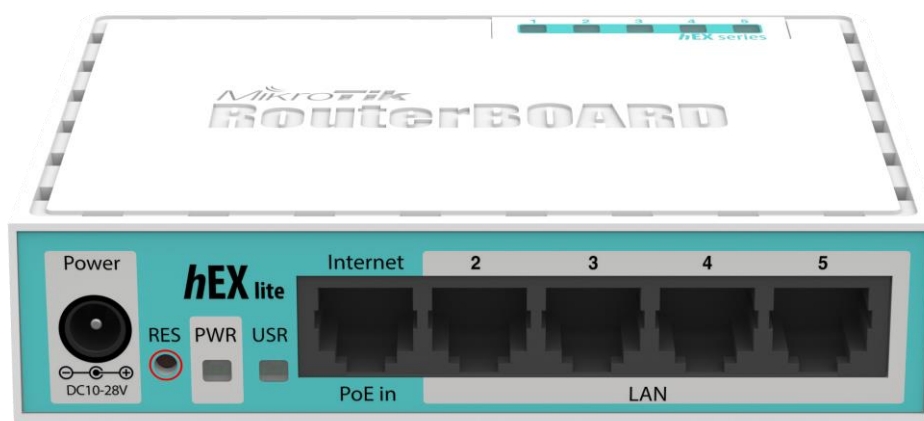

## hEX lite

The hEX lite is a small five port ethernet router in a nice plastic case.

Not only this is an attractive looking tiny SOHO unit, its price is lower than the RouterOS license alone - there simply is no choice when it comes to managing your wired home network, the hEX lite has it all.

It's probably the most affordable MPLS capable router on the market! No more compromise between price and features - hEX lite has both. With its compact design and clean looks, it will fit perfectly into any SOHO environment.

## Specifications

Product code	RB750r2
CPU nominal frequency	850 MHz
CPU core count	1
Size of RAM	64 MB
10/100 Ethernet ports	5
Switch chipmodel	QCA9531-BL3A-R
PoE in	Yes
Supported input voltage	10V - 28V
Dimensions	113x89x28mm
License level	4
Operating System	RouterOS
CPU	QCA9531-BL3A-R
Max Power consumption	2W