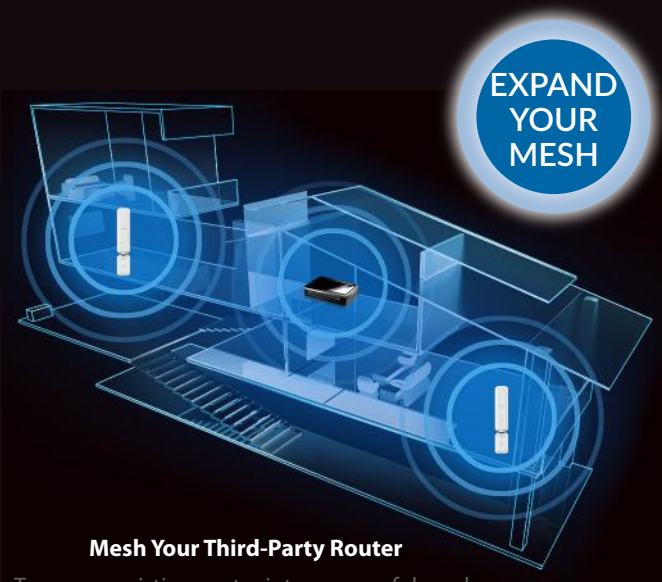

Wi-Fi System Usage Examples

CREATE YOUR MESH

Central Router with MeshPoints

Create a full mesh network to cover a large home with the AmpliFi HD Wi-Fi System.

Multi-Router Mesh Network

Create a full mesh network to cover a large home with the Mesh Router Wi-Fi System.

Mesh Multi-Hop

Create a full mesh network to cover a large home with the AmpliFi HD Wi-Fi System.

EXPAND YOUR MESH

Mesh Your Third-Party Router

Turn your existing router into a powerful mesh network by adding the Afi-P-HD MeshPoints.