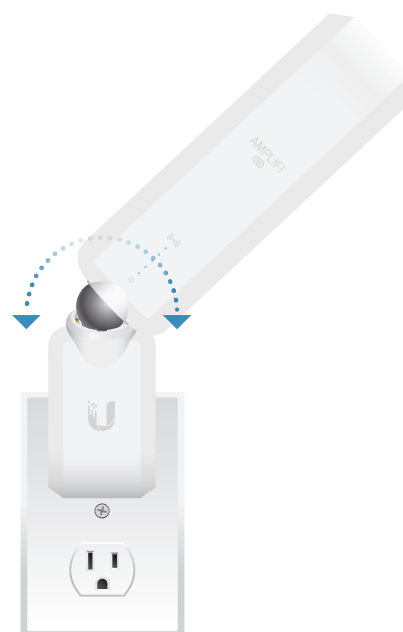

Router

MeshPoint

Adjust the Antenna for optimal signal reception

MESH WI-FI SYSTEM

Model: AFi-HD

The AmpliFi HD (High Density) Mesh Wi-Fi System includes an AmpliFi Mesh Router and two wireless MeshPoints. It combines deployment flexibility and maximum Wi-Fi coverage for your home.