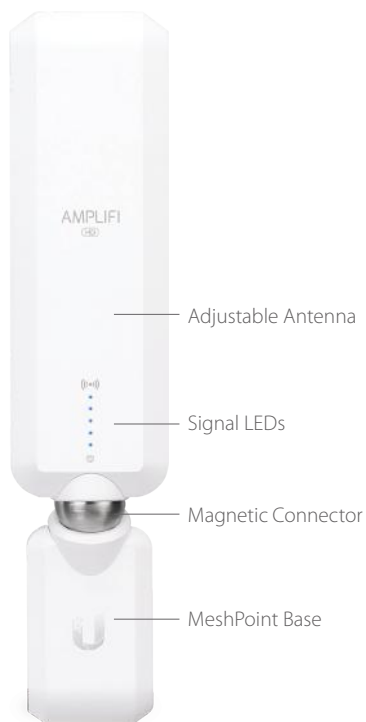

Overview

AmpliFi Routers and MeshPoints are designed to work in combination to eliminate any dead spots in your home. They utilize mesh technology to provide powerful wireless performance in an innovative and simple design. The Router features an intuitive touchscreen display and the MeshPoints display wireless signal performance.

Router

MeshPoint

Adjust the Antenna for optimal signal reception

MESH WI-FI SYSTEM

Model: AFi-HD

The AmpliFi HD (High Density) Mesh Wi-Fi System includes an AmpliFi Mesh Router and two wireless MeshPoints. It combines deployment flexibility and maximum Wi-Fi coverage for your home.

MESHPOINT

Model: AFi-P-HD

The AmpliFi HD (High Density) MeshPoint features an adjustable super antenna. It can be used to expand the coverage of an AmpliFi Mesh System or turn an existing router or Wi-Fi cablebox into a powerful mesh network.