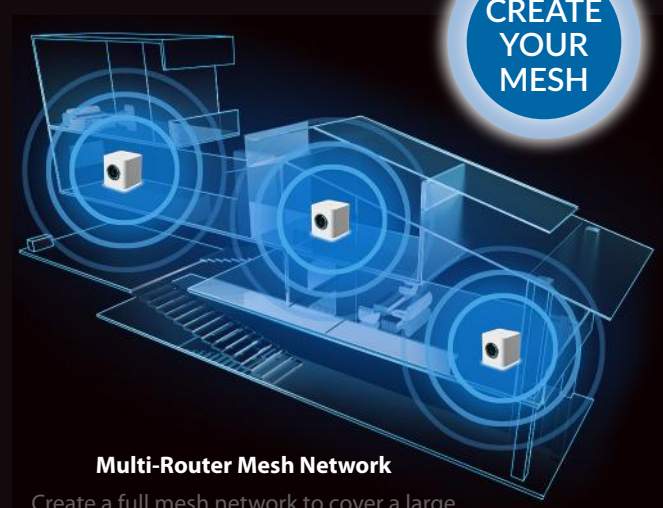

MESHPOINT

Model: AFi-P-HD

The AmpliFi HD (High Density) MeshPoint features an adjustable super antenna. It can be used to expand the coverage of an AmpliFi Mesh System or turn an existing router or Wi-Fi cablebox into a powerful mesh network.

Not Just a Wi-Fi Router, It's a Wi-Fi System

AmpliFi is more than a common home router: it's the ultimate Wi-Fi system. With turbocharged 802.11AC Wi-Fi, AmpliFi utilizes multiple self-configuring radios and advanced antenna technology to bring ubiquitous Wi-Fi coverage to any home.

Wi-Fi System Usage Examples

CREATE YOUR MESH

Central Router with MeshPoints

Create a full mesh network to cover a large home with the AmpliFi HD Wi-Fi System.

Multi-Router Mesh Network

Create a full mesh network to cover a large home with the Mesh Router Wi-Fi System.