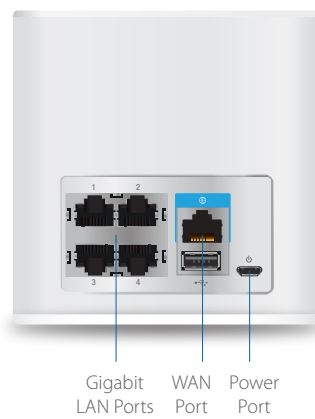

Router

MeshPoint

Adjust the Antenna for optimal signal reception

MESH WI-FI SYSTEM

Model: AFi-HD

The AmpliFi HD (High Density) Mesh Wi-Fi System includes an AmpliFi Mesh Router and two wireless MeshPoints. It combines deployment flexibility and maximum Wi-Fi coverage for your home.