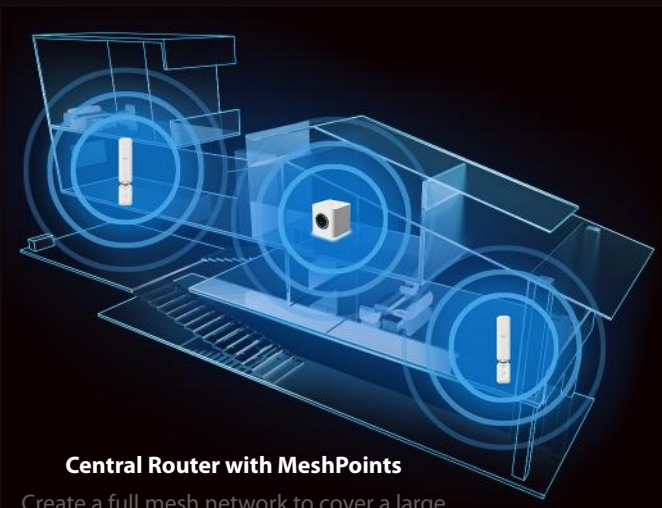

Router

MeshPoint

Adjust the Antenna for optimal signal reception

MESH WI-FI SYSTEM

Model: AFi-HD

The AmpliFi HD (High Density) Mesh Wi-Fi System includes an AmpliFi Mesh Router and two wireless MeshPoints. It combines deployment flexibility and maximum Wi-Fi coverage for your home.

MESHPOINT

Model: AFi-P-HD

The AmpliFi HD (High Density) MeshPoint features an adjustable super antenna. It can be used to expand the coverage of an AmpliFi Mesh System or turn an existing router or Wi-Fi cablebox into a powerful mesh network.

Not Just a Wi-Fi Router, It's a Wi-Fi System

AmpliFi is more than a common home router: it's the ultimate Wi-Fi system. With turbocharged 802.11AC Wi-Fi, AmpliFi utilizes multiple self-configuring radios and advanced antenna technology to bring ubiquitous Wi-Fi coverage to any home.

Wi-Fi System Usage Examples

CREATE YOUR MESH

Central Router with MeshPoints

Create a full mesh network to cover a large home with the AmpliFi HD Wi-Fi System.

Multi-Router Mesh Network

Create a full mesh network to cover a large home with the Mesh Router Wi-Fi System.