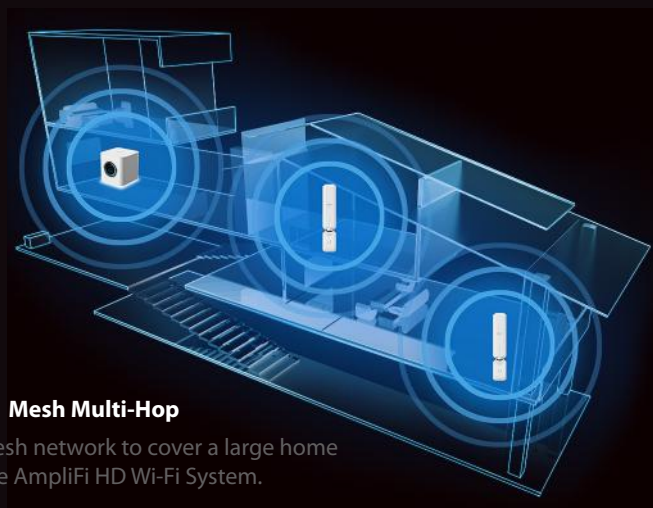

MESHPOINT

Model: AFi-P-HD

The AmpliFi HD (High Density) MeshPoint features an adjustable super antenna. It can be used to expand the coverage of an AmpliFi Mesh System or turn an existing router or Wi-Fi cablebox into a powerful mesh network.

Wi-Fi System Usage Examples

CREATE YOUR MESH

Central Router with MeshPoints

Create a full mesh network to cover a large home with the AmpliFi HD Wi-Fi System.

Multi-Router Mesh Network

Create a full mesh network to cover a large home with the Mesh Router Wi-Fi System.

Mesh Multi-Hop

Create a full mesh network to cover a large home with the AmpliFi HD Wi-Fi System.

EXPAND YOUR MESH

Mesh Your Third-Party Router

Turn your existing router into a powerful mesh network by adding the Afi-P-HD MeshPoints.