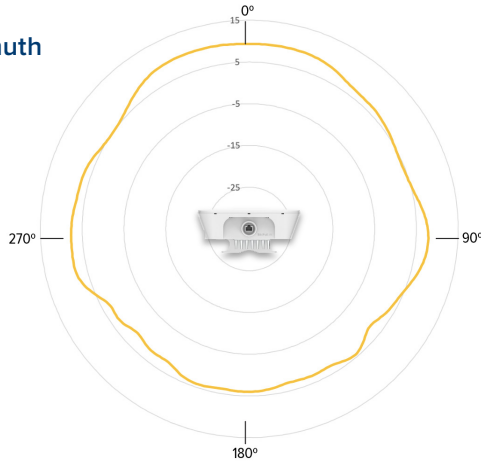

Standards

Wi-Fi Protocols	VHT MCS rates, 16/64/256/1024/4096-QAM, 20/40/80/160 MHz
	Transmit Beam steering, Airtime Fairness, AMSDU, AMPDU, RIFS, STBC, LDPC, MIMO Power Save, MRC, BPSK, QPSK, CCK, DSSS, OFDM
	IEEE 802.11d/e/h/i/k/r/u/v/w

XV2-23T Wi-Fi 6 Outdoor Access Point

Front View

Back Panel

Bottom View

Side View

Front View

XV2-23T Wi-Fi 6 Outdoor Access Point

Antenna Patterns

2.4 GHz Azimuth

2.4 GHz Elevation

5 GHz Azimuth

5 GHz Elevation

2.4 GHz Receive Sensitivity (dBm) Per Chain

802.11b		802.11g	
1 Mb	-99	1 Mb	-94.5
11 Mb	-91	11 Mb	-75.75
HT20		HT40	
MCS0	-95	MCS0	-92.5
MCS7	-76.5	MCS7	-73.5
HE20		HE40	
MCS0	-94.75	MCS0	-92
MCS11	-64.25	MCS11	-61.25