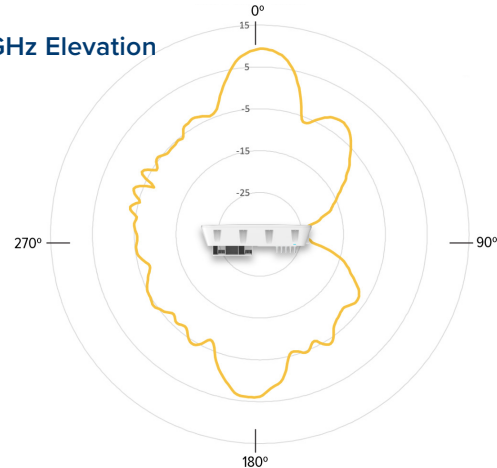

2.4 GHz Azimuth

2.4 GHz Elevation

5 GHz Azimuth

5 GHz Elevation

2.4 GHz Receive Sensitivity (dBm) Per Chain

802.11b		802.11g	
1 Mb	-99	1 Mb	-94.5
11 Mb	-91	11 Mb	-75.75
HT20		HT40	
MCS0	-95	MCS0	-92.5
MCS7	-76.5	MCS7	-73.5
HE20		HE40	
MCS0	-94.75	MCS0	-92
MCS11	-64.25	MCS11	-61.25

2.4 GHz TX Power Target

Rate	Pout (dBm)
802.11b 1Mb	27
802.11g 6Mb	27
MCS0 HT20, HT40	27, 27
MCS7 HT20, HT40	25, 25
MCS0 VHT20, VHT40	27, 27
MCS11 VHT20, VHT40	23, 23
MCS0 HE20, HE40	27, 27
MCS11 HE20, HE40	23, 23