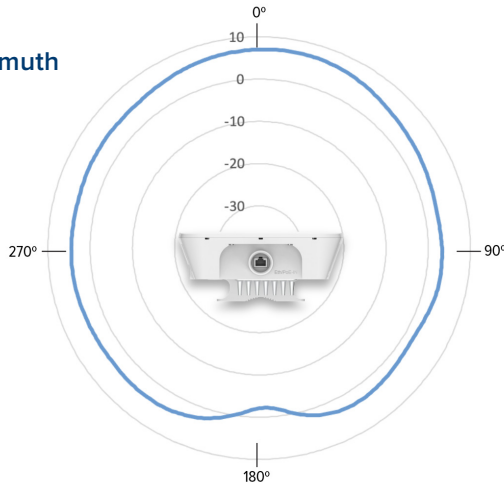

2.4 GHz Azimuth

2.4 GHz Elevation

5 GHz Azimuth

5 GHz Elevation

2.4 GHz Receive Sensitivity (dBm) Per Chain

802.11b		802.11g	
1 Mb	-99	1 Mb	-94.5
11 Mb	-91	11 Mb	-75.75
HT20		HT40	
MCS0	-95	MCS0	-92.5
MCS7	-76.5	MCS7	-73.5
HE20		HE40	
MCS0	-94.75	MCS0	-92
MCS11	-64.25	MCS11	-61.25