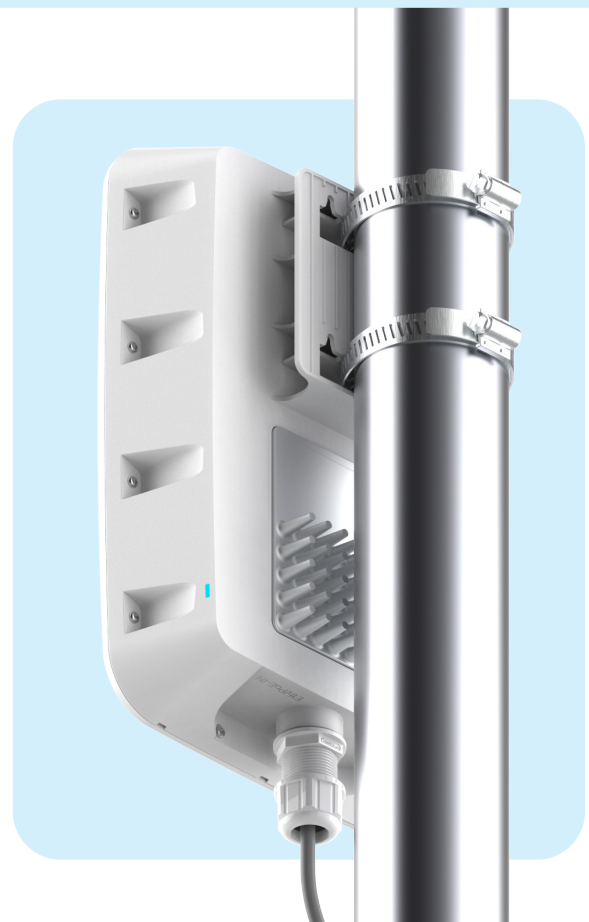

XV2-23T Wi-Fi 6 Outdoor Access Point

802.11ax Dual-radio, 2x2

QUICK LOOK:

Value tier outdoor Wi-Fi 6 access point designed for cost effective upgrade to the latest 802.11ax standard in Wi-Fi technology.

- Dual Radio Wi-Fi 6
- 5 GHz (2x2), 2.4 GHz (2x2)
- One 1 GbE uplink
- Outdoor rated IP67 enclosure
- Managed by cnMaestro™ or Swift

Value tier Wi-Fi for any market

The Cambium Networks XV2-23T Wi-Fi 6 Outdoor access point delivers a high performance to price ratio attractive to any market. The XV2-23T can be onboarded and managed by your choice Cambium management systems - cnMaestro X or cnMaestro Essentials (either cloud-based or on-premises), or the Swift mobile app. Choose the management type you need and change it at any time. Unlike other value-tier access points, the XV2-23T is never locked into just one management selection.

Designed for fast installation

The XV2-23T offers multiple installation methods included in the same shipping box. Mount the AP to a pole using the included clamps, or to a flat surface using the integrated bracket. The XV2-23T is a compact size and high performance outdoor Wi-Fi 6 access point.