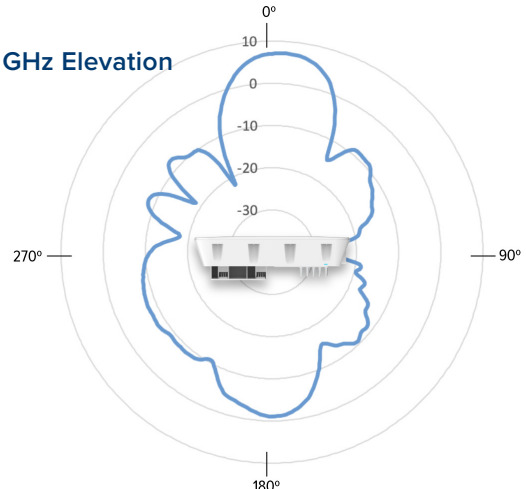

Antenna
5 GHz 10 dBi, Omni
2.4 GHz 7 dBi, Omni

Max EIRP
5 GHz 36 dBm
2.4 GHz 34 dBm
EIRP may be limited by country regulations

LTE Filter Band 38, 40

Power Typical 11W, 802.3af powered device

Dimensions 300 mm x 200 mm x 84 mm
 (11.8 in x 7.9 in x 3.3 in)

Standards

Wi-Fi Protocols	VHT MCS rates, 16/64/256/1024/4096-QAM, 20/40/80/160 MHz
	Transmit Beam steering, Airtime Fairness, AMSDU, AMPDU, RIFS, STBC, LDPC, MIMO Power Save, MRC, BPSK, QPSK, CCK, DSSS, OFDM
	IEEE 802.11d/e/h/i/k/r/u/v/w

2.4 GHz Azimuth

2.4 GHz Elevation

5 GHz Azimuth

5 GHz Elevation

2.4 GHz Receive Sensitivity (dBm) Per Chain

802.11b		802.11g	
1 Mb	-99	1 Mb	-94.5
11 Mb	-91	11 Mb	-75.75
HT20		HT40	
MCS0	-95	MCS0	-92.5
MCS7	-76.5	MCS7	-73.5
HE20		HE40	
MCS0	-94.75	MCS0	-92
MCS11	-64.25	MCS11	-61.25