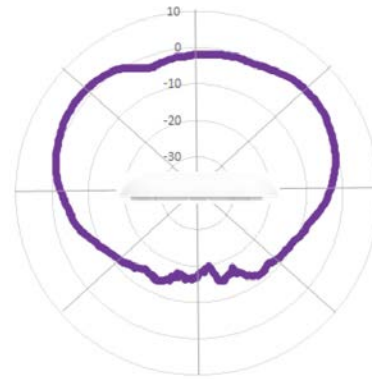

Standards

Wi-Fi Protocols	VHT MCS rates, 16/64/256/1024/4096-QAM, 20/40/80/160 MHz
	TWT, Long OFDM Symbol, Transmit beamforming, Airtime Fairness, AMSDU, AMPDU, RIFS, STBC, LDPC, MIMO Power Save, MRC, BPSK, QPSK, CCK, DSSS, OFDM, OFDMA, UL/DL MU-MIMO
	IEEE 802.11 a/ac/ax/b/d/e/g/h/i/j/k/n/r/s/u/v

XE5-8 Wi-Fi 6/6E Indoor Access Point

XE5-8 Wi-Fi 6/6E Indoor Access Point

Antenna Patterns

4x4 2.4 GHz Azimuth

Max Gain (dB): 10
Scale: 10dB/Div

4x4 2.4 GHz Elevation

Max Gain (dB): 10
Scale: 10dB/Div

4x4 5 GHz Azimuth

Max Gain (dB): 10
Scale: 10dB/Div

4x4 5 GHz Elevation

Max Gain (dB): 10
Scale: 10dB/Div

8x8 5 GHz Azimuth

Max Gain (dB): 10
Scale: 10dB/Div

8x8 5 GHz Elevation

Max Gain (dB): 10
Scale: 10dB/Div

XE5-8 Wi-Fi 6/6E Indoor Access Point