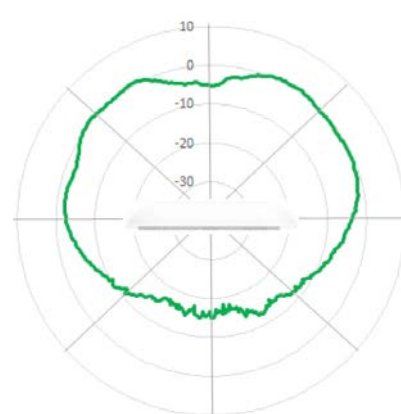

XE5-8 Wi-Fi 6/6E Indoor Access Point

XE5-8 Wi-Fi 6/6E Indoor Access Point

Antenna Patterns

4x4 2.4 GHz Azimuth

Max Gain (dB): 10
Scale: 10dB/Div

4x4 2.4 GHz Elevation

Max Gain (dB): 10
Scale: 10dB/Div

4x4 5 GHz Azimuth

Max Gain (dB): 10
Scale: 10dB/Div

4x4 5 GHz Elevation

Max Gain (dB): 10
Scale: 10dB/Div

8x8 5 GHz Azimuth

Max Gain (dB): 10
Scale: 10dB/Div

8x8 5 GHz Elevation

Max Gain (dB): 10
Scale: 10dB/Div

XE5-8 Wi-Fi 6/6E Indoor Access Point