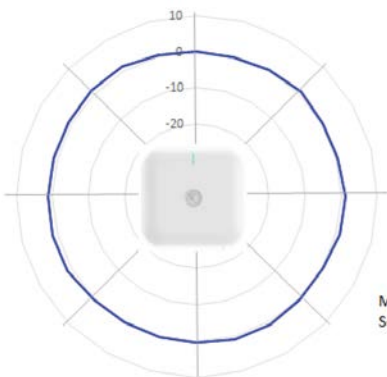

XE5-8 Wi-Fi 6/6E Indoor Access Point

XE5-8 Wi-Fi 6/6E Indoor Access Point

Antenna Patterns

4x4 2.4 GHz Azimuth

Max Gain (dB): 10
Scale: 10dB/Div

4x4 2.4 GHz Elevation

Max Gain (dB): 10
Scale: 10dB/Div

4x4 5 GHz Azimuth

Max Gain (dB): 10
Scale: 10dB/Div

4x4 5 GHz Elevation

Max Gain (dB): 10
Scale: 10dB/Div

8x8 5 GHz Azimuth

Max Gain (dB): 10
Scale: 10dB/Div

8x8 5 GHz Elevation

Max Gain (dB): 10
Scale: 10dB/Div

XE5-8 Wi-Fi 6/6E Indoor Access Point