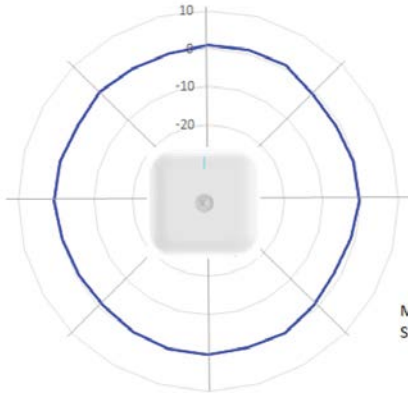

Standards

Wi-Fi Protocols	VHT MCS rates, 16/64/256/1024/4096-QAM, 20/40/80/160 MHz
	TWT, Long OFDM Symbol, Transmit beamforming, Airtime Fairness, AMSDU, AMPDU, RIFS, STBC, LDPC, MIMO Power Save, MRC, BPSK, QPSK, CCK, DSSS, OFDM, OFDMA, UL/DL MU-MIMO
	IEEE 802.11 a/ac/ax/b/d/e/g/h/i/j/k/n/r/s/u/v

XE5-8 Wi-Fi 6/6E Indoor Access Point

XE5-8 Wi-Fi 6/6E Indoor Access Point

Antenna Patterns

4x4 2.4 GHz Azimuth

Max Gain (dB): 10
Scale: 10dB/Div

4x4 2.4 GHz Elevation

Max Gain (dB): 10
Scale: 10dB/Div

4x4 5 GHz Azimuth