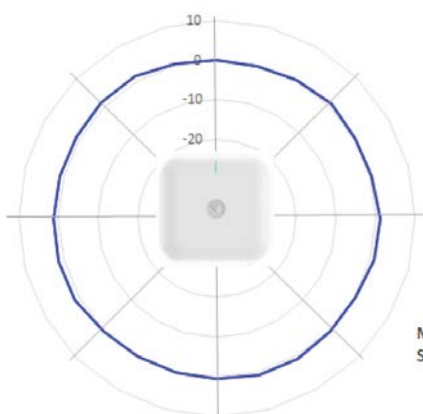

XE5-8 Wi-Fi 6/6E Indoor Access Point

XE5-8 Wi-Fi 6/6E Indoor Access Point

Antenna Patterns

4x4 2.4 GHz Azimuth

Max Gain (dB): 10
Scale: 10dB/Div

4x4 2.4 GHz Elevation

Max Gain (dB): 10
Scale: 10dB/Div

4x4 5 GHz Azimuth

Max Gain (dB): 10
Scale: 10dB/Div

4x4 5 GHz Elevation

Max Gain (dB): 10
Scale: 10dB/Div

8x8 5 GHz Azimuth

Max Gain (dB): 10
Scale: 10dB/Div

8x8 5 GHz Elevation

Max Gain (dB): 10
Scale: 10dB/Div

XE5-8 Wi-Fi 6/6E Indoor Access Point