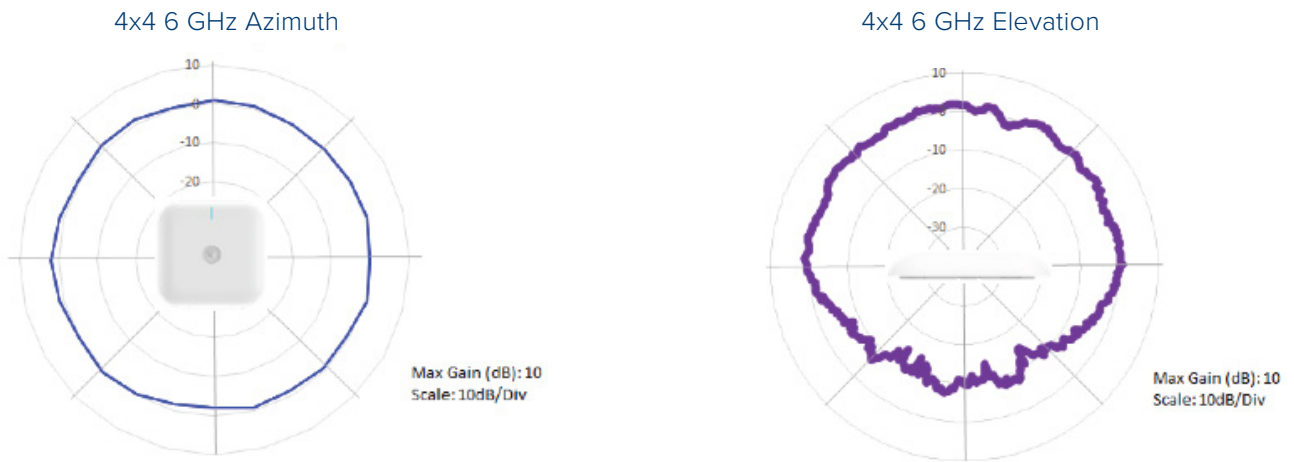

XE5-8 Wi-Fi 6/6E Indoor Access Point

XE5-8 Wi-Fi 6/6E Indoor Access Point

Antenna Patterns

4x4 2.4 GHz Azimuth

Max Gain (dB): 10
Scale: 10dB/Div

4x4 2.4 GHz Elevation

Max Gain (dB): 10
Scale: 10dB/Div

4x4 5 GHz Azimuth

Max Gain (dB): 10
Scale: 10dB/Div

4x4 5 GHz Elevation

Max Gain (dB): 10
Scale: 10dB/Div

8x8 5 GHz Azimuth

Max Gain (dB): 10
Scale: 10dB/Div

8x8 5 GHz Elevation

Max Gain (dB): 10
Scale: 10dB/Div

XE5-8 Wi-Fi 6/6E Indoor Access Point

Antenna Patterns

XE5-8 Ordering Information

Regulatory Model XE5-8

XE5-8X00A00-US Indoor 5-Radio Wi-Fi 6/6E Access Point. SDR 802.11ax 8x8/4x4, US

XE5-8X00A00-EU Indoor 5-Radio Wi-Fi 6/6E Access Point. SDR 802.11ax 8x8/4x4, EU