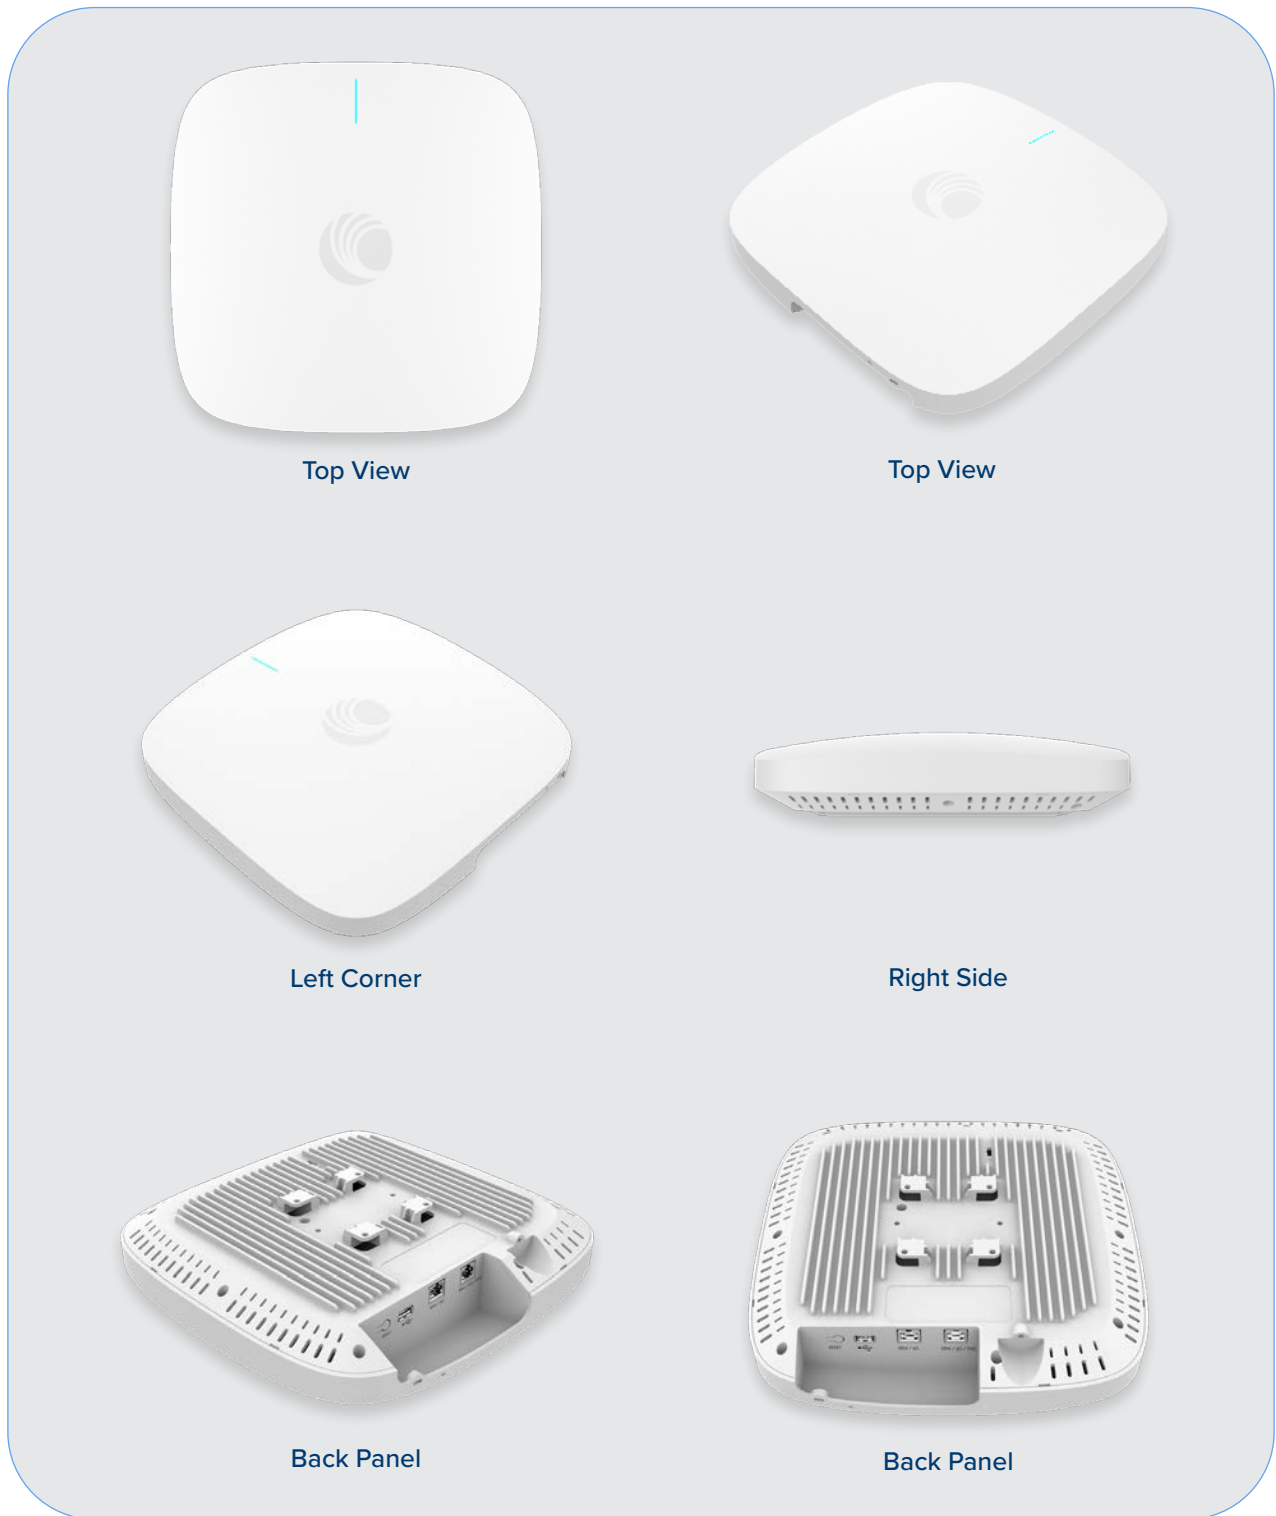

XE5-8 Wi-Fi 6/6E Indoor Access Point